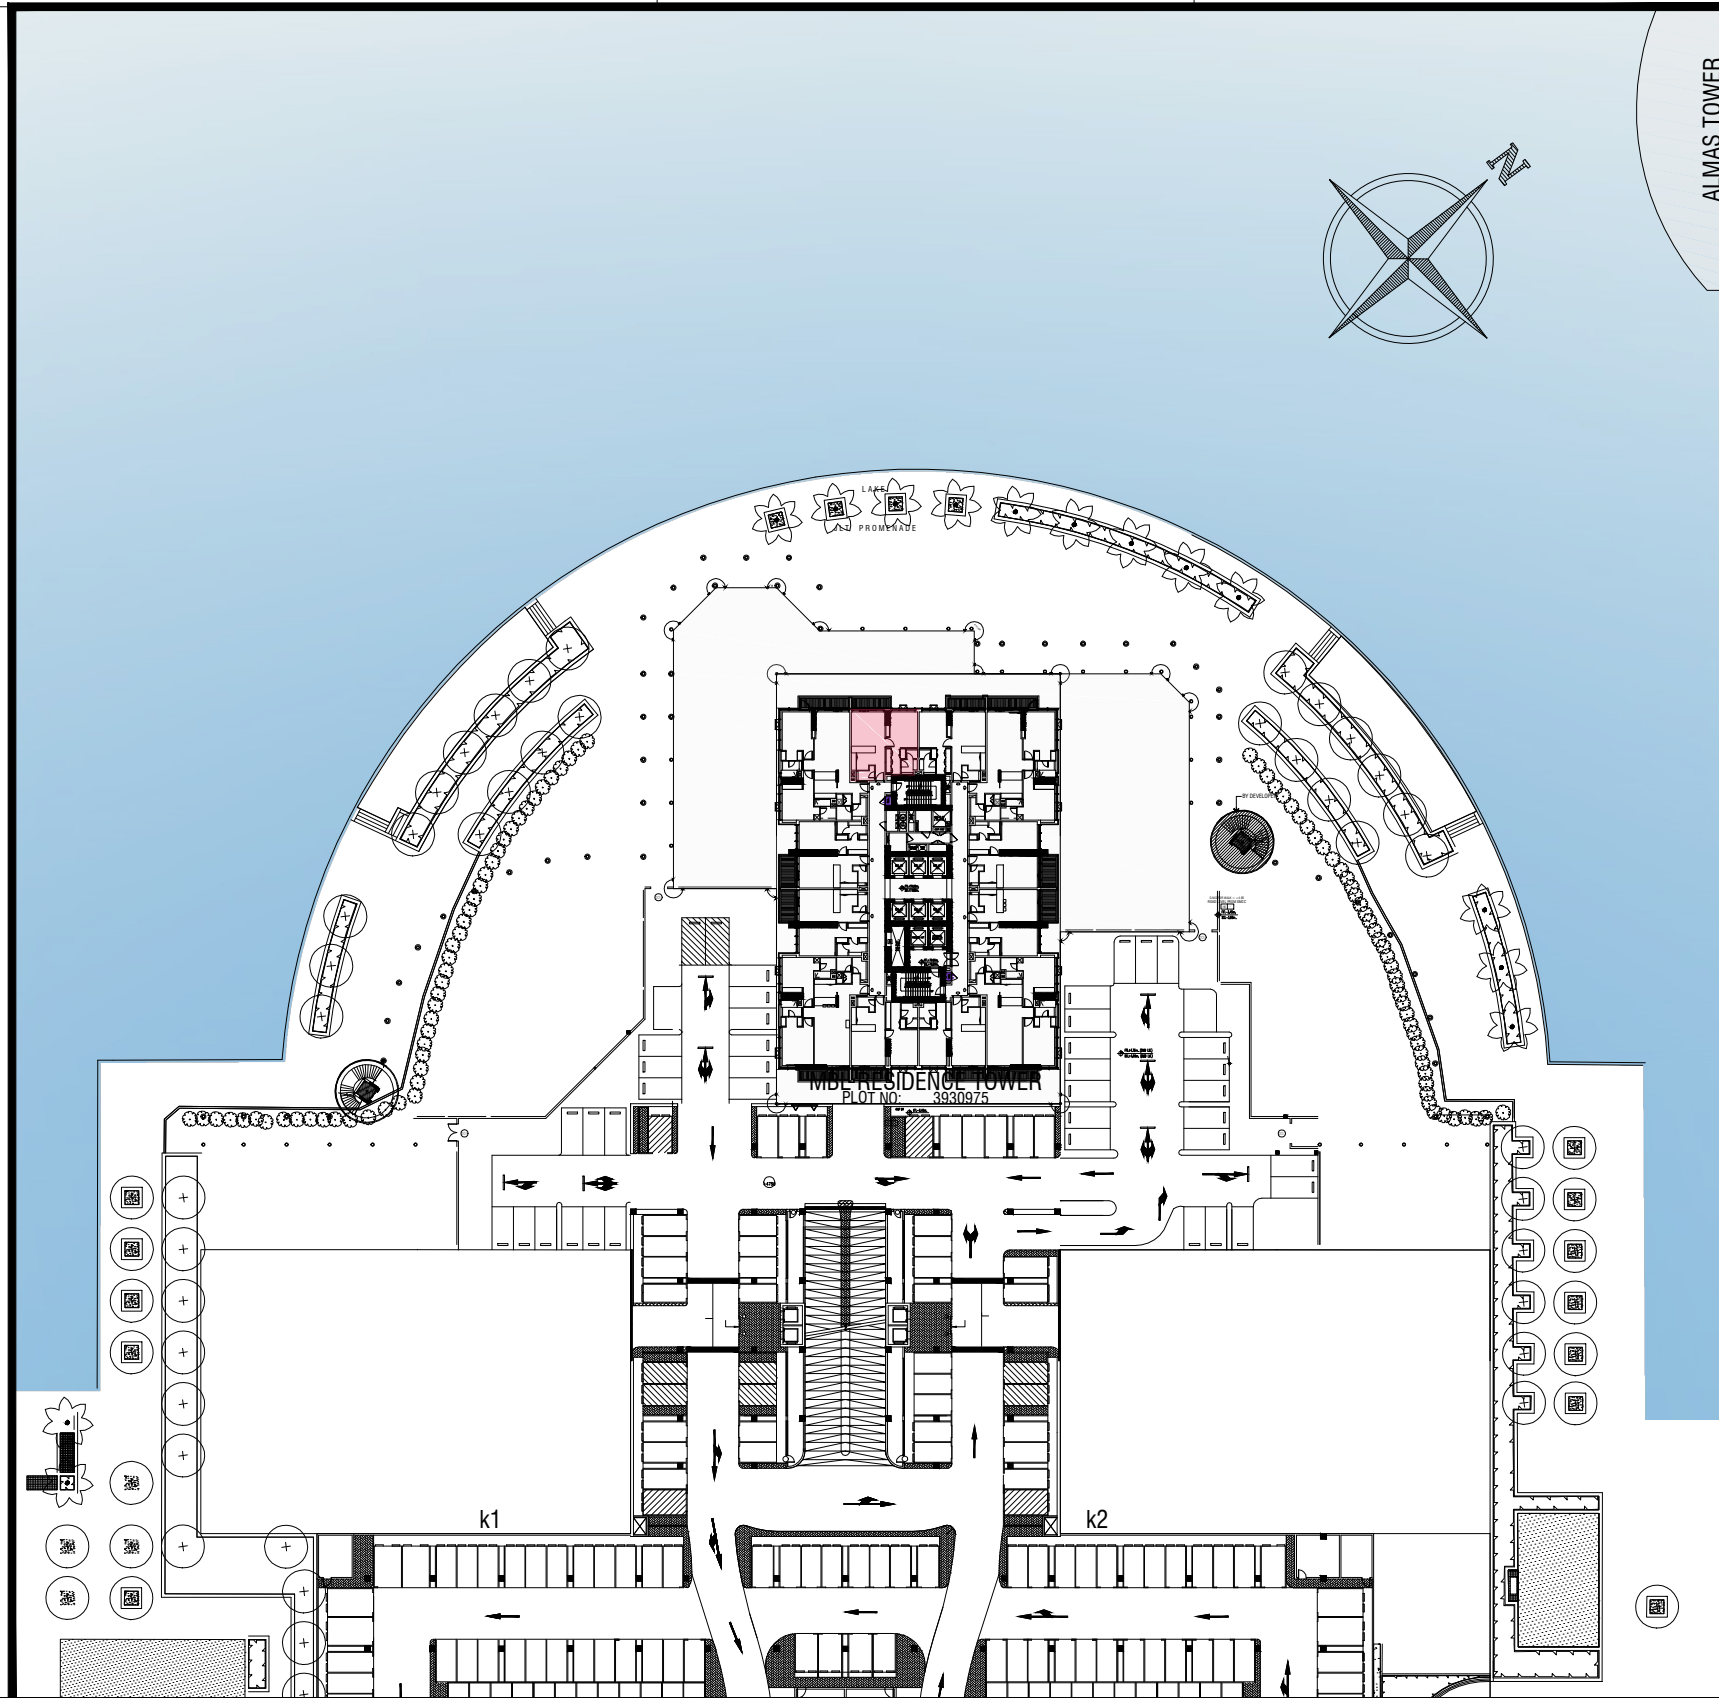

CLUSTER : K

BUILDING NAME. : MBL RESIDENCE TOWER

ENGINEERING DEPARTMENT

CHECKED BY :

APPROVED BY :

SALES DEPARTMENT

CHECKED BY :

APPROVED BY :

01  
DOOR OPENS  
AT NORTH-WEST

FLOOR PLAN

MASTER PLAN

PROJECT NAME : MBL RESIDENCE TOWER

REMARKS : LAKE VIEW

FLOOR NO. : 25

APARTMENT NO. : 2501

UNIT AREA :	697.29	Sq.ft
BALCONY AREA :	78.14	Sq.ft
TOTAL :	775.43	Sq.ft