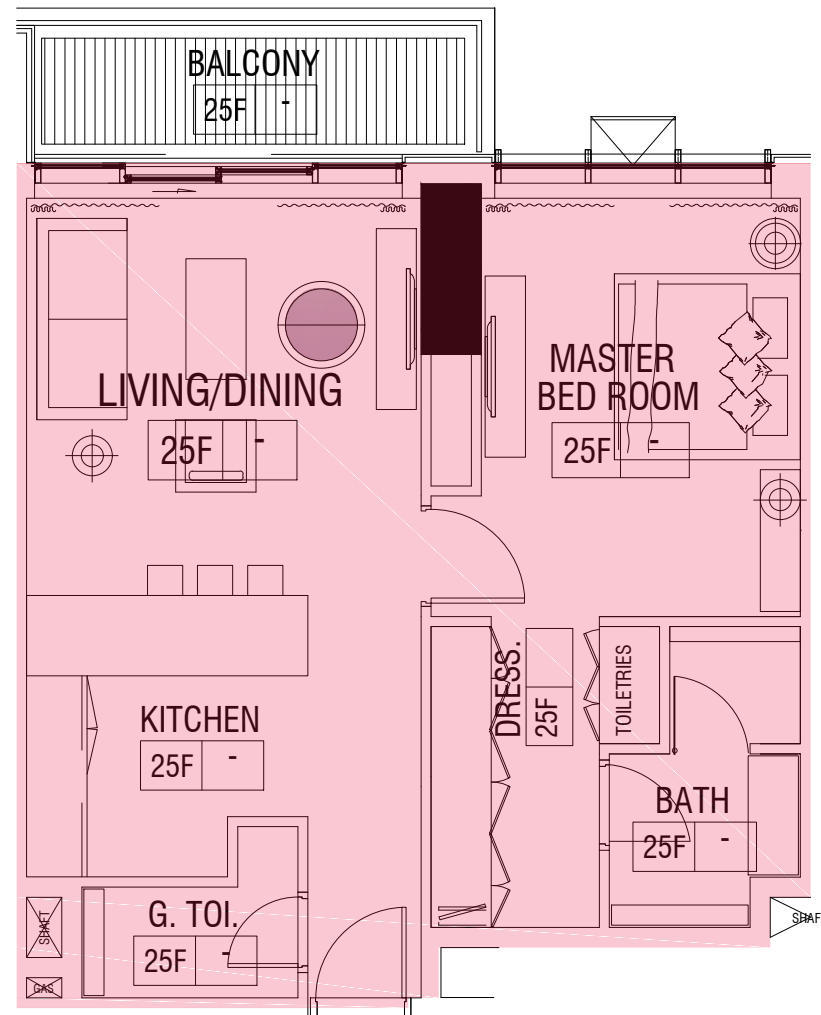

CLUSTER : K

BUILDING NAME. : MBL RESIDENCE TOWER

ENGINEERING DEPARTMENT

CHECKED BY :

APPROVED BY :

SALES DEPARTMENT

CHECKED BY :

APPROVED BY :

01  
DOOR OPENS  
AT NORTH-WEST

FLOOR PLAN

MASTER PLAN

PROJECT NAME : MBL RESIDENCE TOWER

REMARKS : LAKE VIEW

FLOOR NO. : 25

APARTMENT NO. : 2501

UNIT AREA :	697.29	Sq.ft
BALCONY AREA :	78.14	Sq.ft
TOTAL :	775.43	Sq.ft